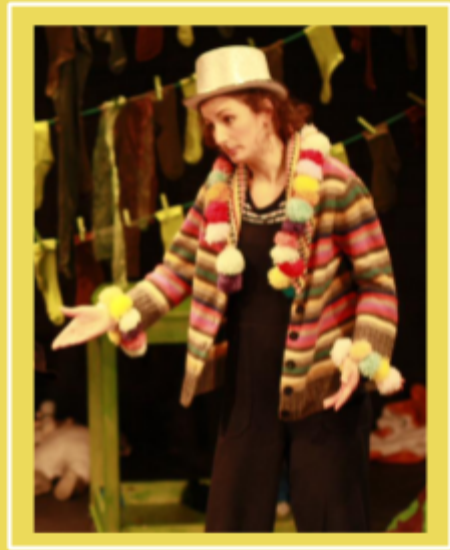

The first character I play is Daisy's Mum. This is the costume I wear as Daisy's Mum.